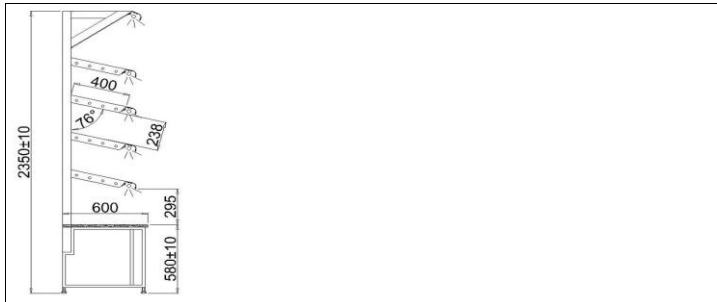

Z.E.Ch. IGLOO product catalogue, group: Neutral exposition racks

TADEUSZ

Type: TADEUSZ 0.8

ID: TD101

Management Service
ISO 9001: 2000

STANDARD

- Cupboard with a bottom case, sliding door – colour-choice option (IGLOO pattern book)
- Cupboard with a bottom case – a pull-out shelf – colour-choice option (IGLOO pattern book)
- aluminium sections - color selection possible - silver / gold
- Exposition shelf aluminium profile – a tube
- Internal lighting – ‘candy’ fluorescent lamp
- light for each shelf
- Small legs dedicated to level the cupboard
- work surface - granite, grey
- Upper mirror hung at an angle

Colour scheme

Paint colors

Aluminium sections colors

KOLOR WG WZORNIKA IGLOO

Granite colors

Technical parameters

| | |
|------------------------------------|-----------|
| Length [mm] | 800 |
| Depth [mm] | 630 |
| Rated power [W] | 90 |
| Rated power of lighting [W] | 280 |
| Rated voltage [V] | 230/50Hz |
| Shelf load [kg/linear metre] | 25 |
| Usable capacity [dm ³] | 160 |
| Area of shelves [m ²] | 1,28 |
| Height [mm] | 2350+/-10 |
| Electricity consumption [kWh/24h] | 1,1 |