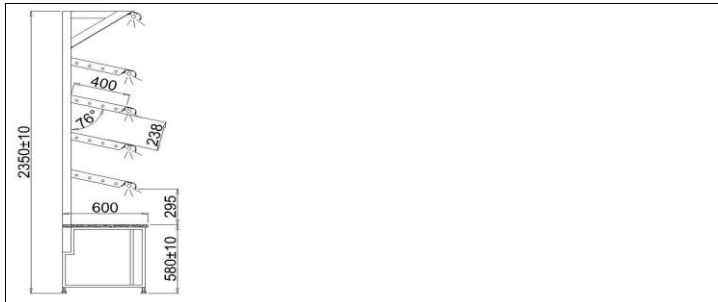

Z.E.Ch. IGLOO product catalogue, group: Neutral exposition racks

TADEUSZ

Type: TADEUSZ 0.9

ID: TD102

Management Service
ISO 9001: 2000

STANDARD

- Cupboard with a bottom case, sliding door – colour-choice option (IGLOO pattern book)
- Cupboard with a bottom case – a pull-out shelf – colour-choice option (IGLOO pattern book)
- aluminium sections - color selection possible - silver / gold
- Exposition shelf aluminium profile – a tube
- Internal lighting – ‘candy’ fluorescent lamp
- light for each shelf
- Small legs dedicated to level the cupboard
- work surface - granite, grey
- Upper mirror hung at an angle

Colour scheme

Paint colors

Aluminium sections colors

KOLOR WG WZORNIKA IGLOO

Granite colors

Technical parameters

Length [mm]	900
Depth [mm]	630
Rated power [W]	90
Rated power of lighting [W]	90
Rated voltage [V]	230/50Hz
Shelf load [kg/linear metre]	25
Usable capacity [dm ³]	180
Area of shelves [m ²]	1,44
Height [mm]	2350+/-10
Electricity consumption [kWh/24h]	1,4