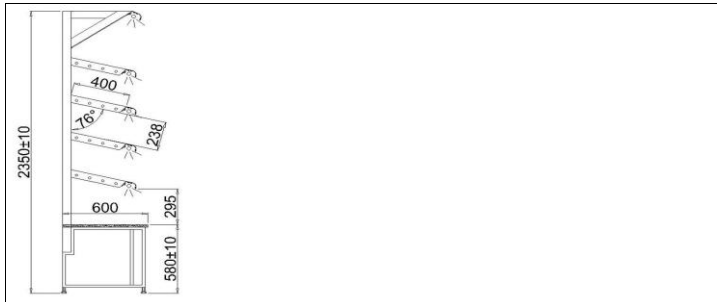

Z.E.Ch. IGLOO product catalogue, group: Neutral exposition racks

TADEUSZ

Type: TADEUSZ 1.3

ID: TD106

Management Service
ISO 9001: 2000

STANDARD

- Cupboard with a bottom case, sliding door – colour-choice option (IGLOO pattern book)
- Cupboard with a bottom case – a pull-out shelf – colour-choice option (IGLOO pattern book)
- aluminium sections - color selection possible - silver / gold
- Exposition shelf aluminium profile – a tube
- Internal lighting – ‘candy’ fluorescent lamp
- light for each shelf
- Small legs dedicated to level the cupboard
- work surface - granite, grey
- Upper mirror hung at an angle

Colour scheme

Paint colors

Aluminium sections colors

KOLOR WG WZORNIAKI IGLOO

Granite colors

BALMORAL SZARY

Technical parameters

Length [mm]	1300
Depth [mm]	630
Rated power [W]	180
Rated power of lighting [W]	180
Rated voltage [V]	230/50Hz
Shelf load [kg/linear metre]	25
Usable capacity [dm ³]	260
Area of shelves [m ²]	2,1
Height [mm]	2350+/-10
Electricity consumption [kWh/24h]	2,2