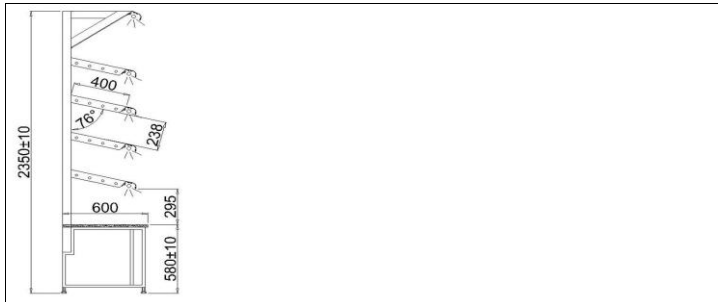

# Z.E.Ch. IGLOO product catalogue, group: Neutral exposition racks

**TADEUSZ**

Type: TADEUSZ 1.4

ID: TD107

Management Service  
ISO 9001: 2000

## STANDARD

- Cupboard with a bottom case, sliding door – colour-choice option (IGLOO pattern book)
- Cupboard with a bottom case – a pull-out shelf – colour-choice option (IGLOO pattern book)
- aluminium sections - color selection possible - silver / gold
- Exposition shelf aluminium profile – a tube
- Internal lighting – ‘candy’ fluorescent lamp
- light for each shelf
- Small legs dedicated to level the cupboard
- work surface - granite, grey
- Upper mirror hung at an angle

## Technical parameters

Length [mm]	1400
Depth [mm]	630
Rated power [W]	180
Rated power of lighting [W]	180
Rated voltage [V]	230/50Hz
Shelf load [kg/linear metre]	25
Usable capacity [dm <sup>3</sup> ]	280
Area of shelves [m <sup>2</sup> ]	2,24
Height [mm]	2350+/-10
Electricity consumption [kWh/24h]	2,2