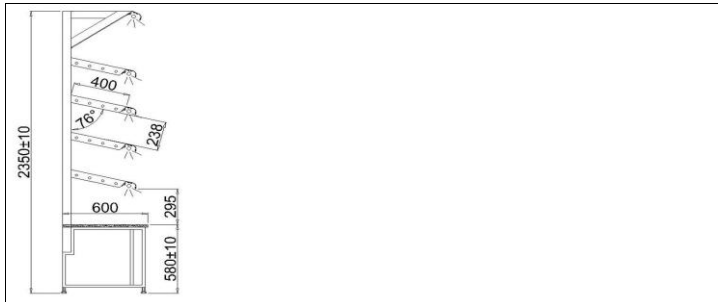

Z.E.Ch. IGLOO product catalogue, group: Neutral exposition racks

TADEUSZ

Type: TADEUSZ 1.7

ID: TD110

Management Service
ISO 9001: 2000

STANDARD

- Cupboard with a bottom case, sliding door – colour-choice option (IGLOO pattern book)
- Cupboard with a bottom case – a pull-out shelf – colour-choice option (IGLOO pattern book)
- aluminium sections - color selection possible - silver / gold
- Exposition shelf aluminium profile – a tube
- Internal lighting – ‘candy’ fluorescent lamp
- light for each shelf
- Small legs dedicated to level the cupboard
- work surface - granite, grey
- Upper mirror hung at an angle

Colour scheme

Paint colors

Aluminium sections colors

KOLOR WG WZORNIAKI IGLOO

Granite colors

BALMORAL SZARY

Technical parameters

Length [mm]	1700
Depth [mm]	630
Rated power [W]	290
Rated power of lighting [W]	290
Rated voltage [V]	230/50Hz
Shelf load [kg/linear metre]	25
Usable capacity [dm ³]	340
Area of shelves [m ²]	2,72
Height [mm]	2350+/-10
Electricity consumption [kWh/24h]	3,5