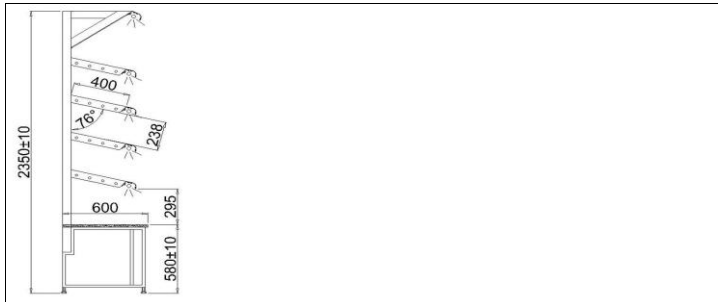

Z.E.Ch. IGLOO product catalogue, group: Neutral exposition racks

TADEUSZ

Type: TADEUSZ 1.9

ID: TD112

Management Service
ISO 9001: 2000

STANDARD

- Cupboard with a bottom case, sliding door – colour-choice option (IGLOO pattern book)
- Cupboard with a bottom case – a pull-out shelf – colour-choice option (IGLOO pattern book)
- aluminium sections - color selection possible - silver / gold
- Exposition shelf aluminium profile – a tube
- Internal lighting – ‘candy’ fluorescent lamp
- light for each shelf
- Small legs dedicated to level the cupboard
- work surface - granite, grey
- Upper mirror hung at an angle

Colour scheme

Paint colors

Aluminium sections colors

KOLOR WG WZORNIKA IGLOO

Granite colors

Technical parameters

Length [mm]	1900
Depth [mm]	630
Rated power [W]	300
Rated power of lighting [W]	300
Rated voltage [V]	230/50Hz
Shelf load [kg/linear metre]	25
Usable capacity [dm ³]	380
Area of shelves [m ²]	3,04
Height [mm]	2350+/-10
Electricity consumption [kWh/24h]	3,6