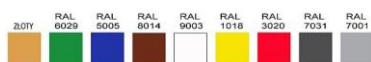

**Colour scheme**

**Paint colors**

**Plexiglass colors**

KOLOR WG WZORNIKA IGLOO

**Base fender colors**

KOLOR WG WZORNIKA IGLOO

KOLOR WG WZORNIKA IGLOO

**ABS sides**

KOLOR WG WZORNIKA IGLOO

**Technical parameters**

Cooling factor	R507
Length without sides [mm]	2460
Depth [mm]	750
Side thickness [mm]	40
Maximum shelf load [kg/linear metre]	33
Rated power [W]	188
Rated power of lighting [W]	108
Rated voltage [V]	230/50Hz
Usable capacity [dm <sup>3</sup> ]	1500
Cooling area of shelves [m <sup>2</sup> ]	5,5
Show window area [m <sup>2</sup> ]	3,4
Evaporation temperature To [°C]	-10
Unit weight [kg]	290
Shelves sizes [mm]	1220x360 - 10szt, 2460x440 - 1szt
Height [mm]	2140+/-10
Range of temperature [°C]	+2/+8
Cooling power demand [W/linear metre]	800
Electricity consumption [kWh/24h]	3,0