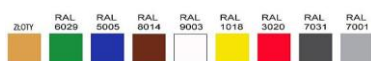

Colour scheme

Paint colors

Plexiglass colors

KOLOR WG WZORNIKA IGLOO

Base fender colors

KOLOR WG WZORNIKA IGLOO

KOLOR WG WZORNIKA IGLOO

ABS sides

KOLOR WG WZORNIKA IGLOO

Technical parameters

Cooling factor	-
Length without sides [mm]	920
Depth [mm]	695
Side thickness [mm]	40
Maximum shelf load [kg/linear metre]	33
Cooling power [W]	-
Rated power [W]	100
Rated power of lighting [W]	60
Rated voltage [V]	230/50Hz
Usable capacity [dm ³]	580
Cooling area of shelves [m ²]	2,0
Show window area [m ²]	1,3
Evaporation temperature To [°C]	-10
Unit weight [kg]	115
Shelves sizes [mm]	910x360 - 5szt, 920x440 - 1szt
Height [mm]	2020+/-10
Range of temperature [°C]	+2/+8
Cooling power demand [W/linear metre]	800
Electricity consumption [kWh/24h]	1,6