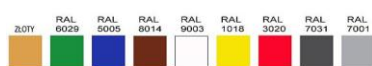

Colour scheme

Paint colors

Plexiglass colors

Base fender colors

ABS sides

Technical parameters

Cooling factor	-
Length without sides [mm]	1230
Depth[mm]	695
Side thickness [mm]	40
Maximum shelf load [kg/linear metre]	33
Cooling power [W]	-
Rated power [W]	132
Rated power of lighting [W]	72
Rated voltage [V]	230/50Hz
Usable capacity [dm ³]	780
Cooling area of shelves [m ²]	2,7
Show window area [m ²]	1,8
Evaporation temperature To [°C]	-10
Unit weight [kg]	145
Shelves sizes [mm]	1220x360 - 5szt, 1230x440 - 1szt
Height [mm]	2020+/-10
Range of temperature [°C]	+2/+8
Cooling power demand [W/linear metre]	800
Electricity consumption [kWh/24h]	2,1