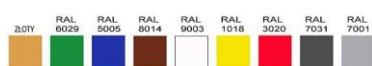

PAROS MOD/A

Type: PAROS 1.6-mod/A

ID: PA102-a

ISO 9001: 2000

STANDARD

- device designed only for line setup
- internal refrigerating unit
- Cupboard inside and exposition shelves made of white powder-painted tinplate
- price strips - color selection possible
- extra shelves lightning
- automatic defrosting
- automatic condensate vaporization
- illuminated top panel - Plexiglas selection possibility
- front fender - color selection possibility
- light - "white" fluorescent lamp
- light - "meat" fluorescent lamp
- night roller blind - manual
- ecological polyurethane foam insulation
- device levelling stands
- * only using IGLOO thermostat

Colour scheme

Paint colors

Plexiglass colors

KOLOR WG WZORNIKA IGLOO

Base fender colors

KOLOR WG WZORNIKA IGLOO

KOLOR WG WZORNIKA IGLOO

ABS sides

KOLOR WG WZORNIKA IGLOO

Technical parameters

Cooling factor	R507
Length without sides [mm]	1530
Depth [mm]	695
Side thickness [mm]	40
Maximum shelf load [kg/linear metre]	33
Cooling power [W]	1151
Rated power [W]	927
Rated power of lighting [W]	116
Rated voltage [V]	230/50Hz
Usable capacity [dm ³]	840
Cooling area of shelves [m ²]	2,9
Show window area [m ²]	1,8
Evaporation temperature To [°C]	-10
Unit weight [kg]	190
Shelves sizes [mm]	1520x360 - 4szt, 1530x440 - 1szt
Height [mm]	2020+/-10
Range of temperature [°C]	+2/+8
Cooling power demand [W/linear metre]	800
Electricity consumption [kWh/24h]	14,8