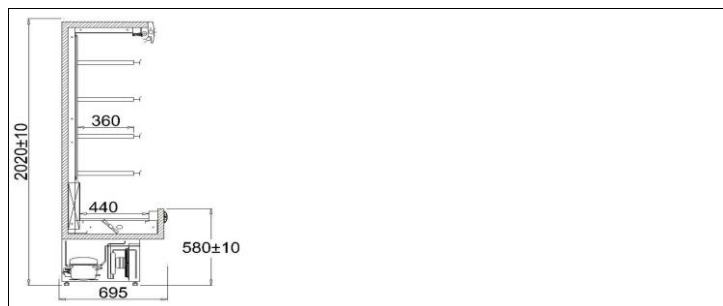

PAROS MOD/A

Type: PAROS 1.6-mod/A

ID: PA102-a

ISO 9001: 2000

STANDARD

- device designed only for line setup
- internal refrigerating unit
- Cupboard inside and exposition shelves made of white powder-painted tinplate
- price strips - color selection possible
- extra shelves lightning
- automatic defrosting
- automatic condensate vaporization
- illuminated top panel - Plexiglas selection possibility
- front fender - color selection possibility
- light - "white" fluorescent lamp
- light - "meat" fluorescent lamp
- night roller blind - manual
- ecological polyurethane foam insulation
- device levelling stands
- * only using IGLOO thermostat

KOLOR WG WZORNIKA IGLOO

Technical parameters

Cooling factor	R507
Length without sides [mm]	1530
Depth [mm]	695
Side thickness [mm]	40
Maximum shelf load [kg/linear metre]	33
Cooling power [W]	1151
Rated power [W]	927
Rated power of lighting [W]	116
Rated voltage [V]	230/50Hz
Usable capacity [dm ³]	840
Cooling area of shelves [m ²]	2,9
Show window area [m ²]	1,8
Evaporation temperature To [°C]	-10
Unit weight [kg]	190
Shelves sizes [mm]	1520x360 - 4szt, 1530x440 - 1szt
Height [mm]	2020+/-10
Range of temperature [°C]	+2/+8
Cooling power demand [W/linear metre]	800
Electricity consumption [kWh/24h]	14,8