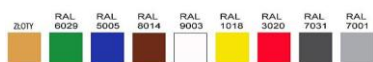

**Colour scheme**

**Paint colors**

**Plexiglass colors**

KOLOR WG WZORNIKA IGLOO

**Base fender colors**

KOLOR WG WZORNIKA IGLOO

KOLOR WG WZORNIKA IGLOO

**ABS sides**

KOLOR WG WZORNIKA IGLOO

**Technical parameters**

Cooling factor	-
Length without sides [mm]	1530
Depth [mm]	695
Side thickness [mm]	40
Maximum shelf load [kg/linear metre]	33
Cooling power [W]	-
Rated power [W]	927
Rated power of lighting [W]	116
Rated voltage [V]	230/50Hz
Usable capacity [dm <sup>3</sup> ]	970
Cooling area of shelves [m <sup>2</sup> ]	3,4
Show window area [m <sup>2</sup> ]	2,1
Evaporation temperature To [°C]	-10
Unit weight [kg]	175
Shelves sizes [mm]	1520x360 - 5szt, 1530x440 - 1szt
Height [mm]	2020+/-10
Range of temperature [°C]	+2/+8
Cooling power demand [W/linear metre]	800
Electricity consumption [kWh/24h]	2,8