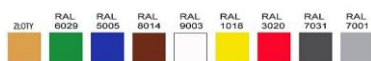

PAROS MOD/A

Type: PAROS 1.9-mod/A

ID: PA103-a

ISO 9001: 2000

STANDARD

- device designed only for line setup
- internal refrigerating unit
- Cupboard inside and exposition shelves made of white powder-painted tinplate
- price strips - color selection possible
- extra shelves lightning
- automatic defrosting
- automatic condensate vaporization
- illuminated top panel - Plexiglas selection possibility
- front fender - color selection possibility
- light - "white" fluorescent lamp
- light - "meat" fluorescent lamp
- night roller blind - manual
- ecological polyurethane foam insulation
- device levelling stands
- * only using IGLOO thermostat

Colour scheme

Paint colors

Plexiglass colors

KOLOR WG WZORNIKA IGLOO

Base fender colors

KOLOR WG WZORNIKA IGLOO

ABS sides

KOLOR WG WZORNIKA IGLOO

Technical parameters

Cooling factor	R507
Length without sides [mm]	1840
Depth [mm]	695
Side thickness [mm]	40
Maximum shelf load [kg/linear metre]	33
Cooling power [W]	1883
Rated power [W]	1482
Rated power of lighting [W]	120
Rated voltage [V]	230/50Hz
Usable capacity [dm ³]	1000
Cooling area of shelves [m ²]	3,5
Show window area [m ²]	2,2
Evaporation temperature To [°C]	-10
Unit weight [kg]	230
Shelves sizes [mm]	1830x360 - 4szt, 1840x440 - 1szt
Height [mm]	2020+/-10
Range of temperature [°C]	+2/+8
Cooling power demand [W/linear metre]	800
Electricity consumption [kWh/24h]	23,7