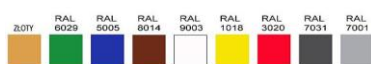

Colour scheme

Paint colors

Plexiglass colors

KOLOR WG WZORNIKA IGLOO

Base fender colors

KOLOR WG WZORNIKA IGLOO

KOLOR WG WZORNIKA IGLOO

ABS sides

KOLOR WG WZORNIKA IGLOO

Technical parameters

Cooling factor	-
Length withouth sides [mm]	1840
Depth[mm]	695
Side thickness [mm]	40
Maximum shelf load [kg/linear metre]	33
Cooling power [W]	-
Rated power [W]	1482
Rated power of lighting [W]	120
Rated voltage [V]	230/50Hz
Usable capacity [dm ³]	1170
Cooling area of shelves [m ²]	4,1
Show window area [m ²]	2,6
Evaporation temperature To [°C]	-10
Unit weight [kg]	215
Shelves sizes [mm]	1830x360 - 5szt, 1840x440 - 1szt
Height [mm]	2020+/-10
Range of temperature [°C]	+2/+8
Cooling power demand [W/linear metre]	800
Electricity consumption [kWh/24h]	3,2