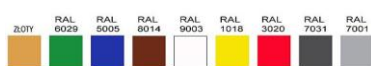

PAROS MOD/A

Type: PAROS 2.5-mod/A

ID: PA104-a

ISO 9001: 2000

STANDARD

- device designed only for line setup
- internal refrigerating unit
- Cupboard inside and exposition shelves made of white powder-painted tinplate
- price strips - color selection possible
- extra shelves lightning
- automatic defrosting
- automatic condensate vaporization
- illuminated top panel - Plexiglas selection possibility
- front fender - color selection possibility
- light - "white" fluorescent lamp
- light - "meat" fluorescent lamp
- night roller blind - manual
- ecological polyurethane foam insulation
- device levelling stands
- * only using IGLOO thermostat

Colour scheme

Paint colors

Plexiglass colors

ABS sides

Technical parameters

Cooling factor	R507
Length without sides [mm]	2460
Depth [mm]	695
Side thickness [mm]	40
Maximum shelf load [kg/linear metre]	33
Cooling power [W]	1883
Rated power [W]	1506
Rated power of lighting [W]	144
Rated voltage [V]	230/50Hz
Usable capacity [dm ³]	1280
Cooling area of shelves [m ²]	4,6
Show window area [m ²]	2,9
Evaporation temperature To [°C]	-10
Unit weight [kg]	270
Shelves sizes [mm]	1220x360 - 8szt, 2460x440 - 1szt
Height [mm]	2020+/-10
Range of temperature [°C]	+2/+8
Cooling power demand [W/linear metre]	800
Electricity consumption [kWh/24h]	24,1