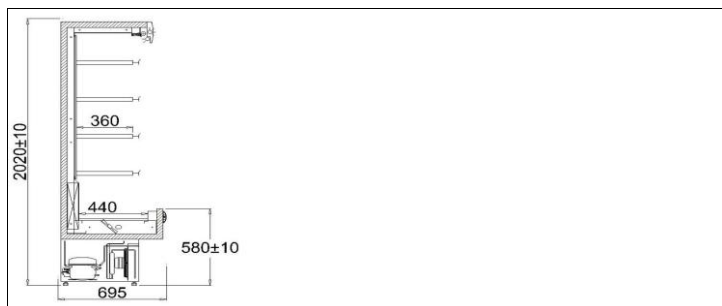

PAROS MOD/A

Type: PAROS 2.5-mod/A

ID: PA104-a

ISO 9001: 2000

STANDARD

- device designed only for line setup
- internal refrigerating unit
- Cupboard inside and exposition shelves made of white powder-painted tinplate
- price strips - color selection possible
- extra shelves lightning
- automatic defrosting
- automatic condensate vaporization
- illuminated top panel - Plexiglas selection possibility
- front fender - color selection possibility
- light - "white" fluorescent lamp
- light - "meat" fluorescent lamp
- night roller blind - manual
- ecological polyurethane foam insulation
- device levelling stands
- * only using IGLOO thermostat

Colour scheme

Paint colors

Plexiglass colors

ABS sides

Technical parameters

Cooling factor	R507
Length without sides [mm]	2460
Depth [mm]	695
Side thickness [mm]	40
Maximum shelf load [kg/linear metre]	33
Cooling power [W]	1883
Rated power [W]	1506
Rated power of lighting [W]	144
Rated voltage [V]	230/50Hz
Usable capacity [dm ³]	1280
Cooling area of shelves [m ²]	4,6
Show window area [m ²]	2,9
Evaporation temperature To [°C]	-10
Unit weight [kg]	270
Shelves sizes [mm]	1220x360 - 8szt, 2460x440 - 1szt
Height [mm]	2020+/-10
Range of temperature [°C]	+2/+8
Cooling power demand [W/linear metre]	800
Electricity consumption [kWh/24h]	24,1