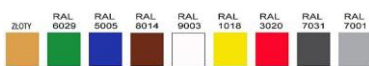

RODOS

Type: RODOS 1.0

ID: RS100

ISO 9001: 2000

STANDARD

- internal refrigerating unit
- Cupboard inside and shelves made of white powder-painted tinplate
- price strips - color selection possible
- extra shelves lightning
- forced air circulation
- automatic defrosting
- condensate outlet to container
- automatic condensate vaporization
- adjustment possibilities for shelves and butchers hooks
- main top light - internal
- illuminated top panel - Plexiglas selection possibility
- front fender - color selection possibility
- light - "white" fluorescent lamp
- light - "meat" fluorescent lamp
- night roller blind - manual
- ecological polyurethane foam insulation
- ABS sides with a pane – colour-choice option
- device levelling stands
- * only using IGLOO thermostat

Colour scheme

Paint colors

Plexiglass colors

KOLOR WG WZORNIKA IGLOO

Base fender colors

KOLOR WG WZORNIKA IGLOO

KOLOR WG WZORNIKA IGLOO

ABS sides

KOLOR WG WZORNIKA IGLOO

Technical parameters

Cooling factor	R507
Length with sides[mm]	1000
Depth[mm]	830
Side thickness [mm]	40
Maximum shelf load [kg/linear metre]	33
Cooling power [W]	855
Rated power [W]	663
Rated power of lighting [W]	60
Rated voltage [V]	230/50Hz
Usable capacity [dm ³]	500
Cooling area of shelves [m ²]	1,8
Show window area [m ²]	1,1
Evaporation temperature To [°C]	-10
Unit weight [kg]	175
Shelves sizes [mm]	910x360 - 4szt, 920x510 - 1szt
Height [mm]	2020+/-10
Range of temperature [°C]	+2/+8
Cooling power demand [W/linear metre]	800
Electricity consumption [kWh/24h]	10,6