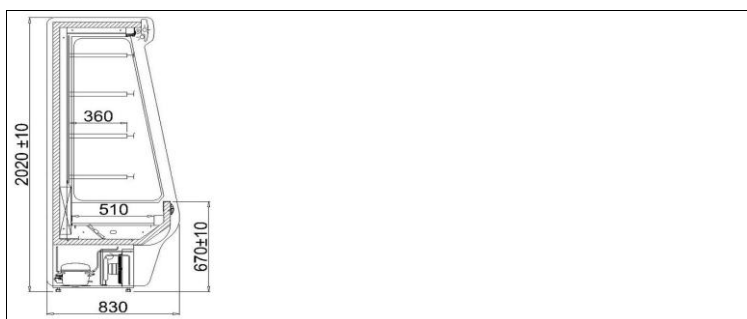

RODOS

Type: RODOS 1.0

ID: RS100

ISO 9001: 2000

STANDARD

- internal refrigerating unit
- Cupboard inside and shelves made of white powder-painted tinplate
- price strips - color selection possible
- extra shelves lightning
- forced air circulation
- automatic defrosting
- condensate outlet to container
- automatic condensate vaporization
- adjustment possibilities for shelves and butchers hooks
- main top light - internal
- illuminated top panel - Plexiglas selection possibility
- front fender - color selection possibility
- light - "white" fluorescent lamp
- light - "meat" fluorescent lamp
- night roller blind - manual
- ecological polyurethane foam insulation
- ABS sides with a pane – colour-choice option
- device levelling stands
- * only using IGLOO thermostat

KOLOR WG WZORNIKA IGLOO

Technical parameters

Cooling factor	R507
Length with sides[mm]	1000
Depth[mm]	830
Side thickness [mm]	40
Maximum shelf load [kg/linear metre]	33
Cooling power [W]	855
Rated power [W]	663
Rated power of lighting [W]	60
Rated voltage [V]	230/50Hz
Usable capacity [dm ³]	500
Cooling area of shelves [m ²]	1,8
Show window area [m ²]	1,1
Evaporation temperature To [°C]	-10
Unit weight [kg]	175
Shelves sizes [mm]	910x360 - 4szt, 920x510 - 1szt
Height [mm]	2020+/-10
Range of temperature [°C]	+2/+8
Cooling power demand [W/linear metre]	800
Electricity consumption [kWh/24h]	10,6