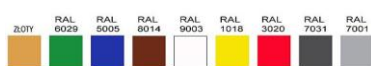

RODOS mod/A

Type: RODOS 1.0-mod/A

ID: RS100-a

Management Service
ISO 9001: 2000

STANDARD

- device designed only for line setup
- internal refrigerating unit
- Cupboard inside and shelves made of white powder-painted tinplate
- price strips - color selection possible
- extra shelves lightning
- automatic defrosting
- condensate outlet to container
- automatic condensate vaporization
- main top light - internal
- illuminated top panel - Plexiglas selection possibility
- front fender - color selection possibility
- light - "white" fluorescent lamp
- light - "meat" fluorescent lamp
- night roller blind - manual
- ecological polyurethane foam insulation
- device levelling stands
- * only using IGLOO thermostat

Colour scheme

Paint colors

Plexiglass colors

KOLOR WG WZORNIKA IGLOO

Base fender colors

KOLOR WG WZORNIKA IGLOO

KOLOR WG WZORNIKA IGLOO

ABS sides

KOLOR WG WZORNIKA IGLOO

Technical parameters

Cooling factor	R507
Length without sides [mm]	920
Depth[mm]	830
Side thickness [mm]	40
Maximum shelf load [kg/linear metre]	33
Cooling power [W]	855
Rated power [W]	663
Rated power of lighting [W]	60
Rated voltage [V]	230/50Hz
Usable capacity [dm ³]	500
Cooling area of shelves [m ²]	1,8
Show window area [m ²]	1,1
Evaporation temperature To [°C]	-10
Unit weight [kg]	145
Shelves sizes [mm]	910x360 - 4szt, 920x510 - 1szt
Height [mm]	2020+/-10
Range of temperature [°C]	+2/+8
Cooling power demand [W/linear metre]	800
Electricity consumption [kWh/24h]	10,6