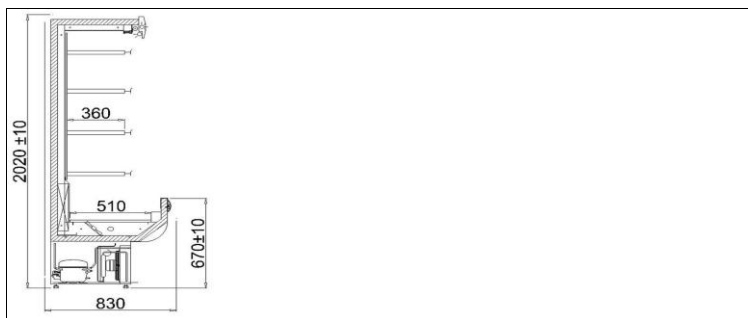

RODOS mod/A

Type: RODOS 1.0-mod/A

ID: RS100-a

Management Service
ISO 9001: 2000

STANDARD

- device designed only for line setup
- internal refrigerating unit
- Cupboard inside and shelves made of white powder-painted tinplate
- price strips - color selection possible
- extra shelves lightning
- automatic defrosting
- condensate outlet to container
- automatic condensate vaporization
- main top light - internal
- illuminated top panel - Plexiglas selection possibility
- front fender - color selection possibility
- light - "white" fluorescent lamp
- light - "meat" fluorescent lamp
- night roller blind - manual
- ecological polyurethane foam insulation
- device levelling stands
- * only using IGLOO thermostat

KOLOR WG WZORNIKA IGLOO

Technical parameters

Cooling factor	R507
Length without sides [mm]	920
Depth[mm]	830
Side thickness [mm]	40
Maximum shelf load [kg/linear metre]	33
Cooling power [W]	855
Rated power [W]	663
Rated power of lighting [W]	60
Rated voltage [V]	230/50Hz
Usable capacity [dm ³]	500
Cooling area of shelves [m ²]	1,8
Show window area [m ²]	1,1
Evaporation temperature To [°C]	-10
Unit weight [kg]	145
Shelves sizes [mm]	910x360 - 4szt, 920x510 - 1szt
Height [mm]	2020+/-10
Range of temperature [°C]	+2/+8
Cooling power demand [W/linear metre]	800
Electricity consumption [kWh/24h]	10,6