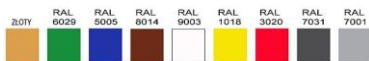

Colour scheme

Paint colors

Plexiglass colors

KOLOR WG WZORNIKA IGLOO

Base fender colors

KOLOR WG WZORNIKA IGLOO

KOLOR WG WZORNIKA IGLOO

ABS sides

KOLOR WG WZORNIKA IGLOO

Technical parameters

Cooling factor	-
Length without sides [mm]	920
Depth[mm]	830
Side thickness [mm]	40
Maximum shelf load [kg/linear metre]	33
Cooling power [W]	-
Rated power [W]	100
Rated power of lighting [W]	60
Rated voltage [V]	230/50Hz
Usable capacity [dm ³]	580
Cooling area of shelves [m ²]	2,1
Show window area [m ²]	1,3
Evaporation temperature To [°C]	-10
Unit weight [kg]	130
Shelves sizes [mm]	910x360 - 5szt, 920x510 - 1szt
Height [mm]	2020+/-10
Range of temperature [°C]	+2/+8
Cooling power demand [W/linear metre]	800
Electricity consumption [kWh/24h]	1,6