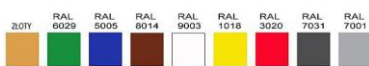

RODOS MOD/C

Type: RODOS 1.3-mod/C

ID: RS101-c

ISO 9001: 2000

STANDARD

- device available for line setup
- powered only by external refrigerating unit
- Cupboard inside and shelves made of white powder-painted tinplate
- price strips - color selection possible
- extra shelves lightning
- automatic defrosting
- automatic condensate vaporization
- main top light - internal
- illuminated top panel - Plexiglas selection possibility
- front fender - color selection possibility
- light - "white" fluorescent lamp
- light - "meat" fluorescent lamp
- night roller blind - manual
- ecological polyurethane foam insulation
- device levelling stands
- * only using IGLOO thermostat

Colour scheme

Paint colors

Plexiglass colors

KOLOR WG WZORNIKA IGLOO

Base fender colors

KOLOR WG WZORNIKA IGLOO

KOLOR WG WZORNIKA IGLOO

ABS sides

KOLOR WG WZORNIKA IGLOO

Technical parameters

Cooling factor	-
Length without sides [mm]	1230
Depth [mm]	830
Side thickness [mm]	40
Maximum shelf load [kg/linear metre]	33
Cooling power [W]	-
Rated power [W]	132
Rated power of lighting [W]	72
Rated voltage [V]	230/50Hz
Usable capacity [dm ³]	780
Cooling area of shelves [m ²]	2,8
Show window area [m ²]	1,8
Evaporation temperature To [°C]	-10
Unit weight [kg]	175
Shelves sizes [mm]	1220x360 - 5szt, 1230x510 - 1szt
Height [mm]	2020+/-10
Range of temperature [°C]	+2/+8
Cooling power demand [W/linear metre]	800
Electricity consumption [kWh/24h]	2,1