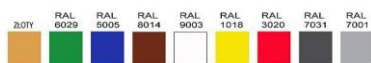

RODOS

Type: RODOS 1.6

ID: RS102

Management Service
ISO 9001: 2000

STANDARD

- internal refrigerating unit
- Cupboard inside and shelves made of white powder-painted tinplate
- price strips - color selection possible
- extra shelves lightning
- forced air circulation
- automatic defrosting
- condensate outlet to container
- automatic condensate vaporization
- adjustment possibilities for shelves and butchers hooks
- main top light - internal
- illuminated top panel - Plexiglas selection possibility
- front fender - color selection possibility
- light - "white" fluorescent lamp
- light - "meat" fluorescent lamp
- night roller blind - manual
- ecological polyurethane foam insulation
- ABS sides with a pane – colour-choice option
- device levelling stands
- * only using IGLOO thermostat

Colour scheme

Paint colors

Plexiglass colors

KOLOR WG WZORNIKA IGLOO

Base fender colors

KOLOR WG WZORNIKA IGLOO

KOLOR WG WZORNIKA IGLOO

ABS sides

KOLOR WG WZORNIKA IGLOO

Technical parameters

Cooling factor	R507
Length with sides[mm]	1610
Depth[mm]	830
Side thickness [mm]	40
Maximum shelf load [kg/linear metre]	33
Cooling power [W]	1151
Rated power [W]	927
Rated power of lighting [W]	116
Rated voltage [V]	230/50Hz
Usable capacity [dm ³]	840
Cooling area of shelves [m ²]	3,0
Show window area [m ²]	1,8
Evaporation temperature To [°C]	-10
Unit weight [kg]	120
Shelves sizes [mm]	1520x360 - 4szt, 1530x510 - 1szt
Height [mm]	2020+/-10
Range of temperature [°C]	+6/+12
Cooling power demand [W/linear metre]	850
Electricity consumption [kWh/24h]	14,8