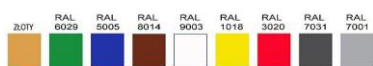

RODOS MOD/C

Type: RODOS 1.6-mod/C

ID:RS102-c

Management Service
ISO 9001: 2000

STANDARD

- device available for line setup
- powered only by external refrigerating unit
- Cupboard inside and shelves made of white powder-painted tinplate
- price strips - color selection possible
- extra shelves lightning
- automatic defrosting
- automatic condensate vaporization
- main top light - internal
- illuminated top panel - Plexiglas selection possibility
- front fender - color selection possibility
- light - "white" fluorescent lamp
- light - "meat" fluorescent lamp
- night roller blind - manual
- ecological polyurethane foam insulation
- device levelling stands
- * only using IGLOO thermostat

Colour scheme

Paint colors

Plexiglass colors

KOLOR WG WZORNIKA IGLOO

Base fender colors

KOLOR WG WZORNIKA IGLOO

KOLOR WG WZORNIKA IGLOO

ABS sides

KOLOR WG WZORNIKA IGLOO

Technical parameters

Cooling factor	-
Length without sides [mm]	1530
Depth [mm]	830
Side thickness [mm]	40
Maximum shelf load [kg/linear metre]	33
Cooling power [W]	-
Rated power [W]	176
Rated power of lighting [W]	116
Rated voltage [V]	230/50Hz
Usable capacity [dm ³]	970
Cooling area of shelves [m ²]	3,5
Show window area [m ²]	2,1
Evaporation temperature To [°C]	-10
Unit weight [kg]	190
Shelves sizes [mm]	1520x360 - 5szt, 1530x510 - 1szt
Height [mm]	2020+/-10
Range of temperature [°C]	+2/+8
Cooling power demand [W/linear metre]	800
Electricity consumption [kWh/24h]	2,8