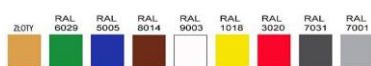

RODOS

Type: RODOS 1.9

ID: RS103

Management Service
ISO 9001: 2000

STANDARD

- internal refrigerating unit
- Cupboard inside and shelves made of white powder-painted tinplate
- price strips - color selection possible
- extra shelves lightning
- forced air circulation
- automatic defrosting
- condensate outlet to container
- automatic condensate vaporization
- adjustment possibilities for shelves and butchers hooks
- main top light - internal
- illuminated top panel - Plexiglas selection possibility
- front fender - color selection possibility
- light - "white" fluorescent lamp
- light - "meat" fluorescent lamp
- night roller blind - manual
- ecological polyurethane foam insulation
- ABS sides with a pane – colour-choice option
- device levelling stands
- * only using IGLOO thermostat

Colour scheme

Paint colors

Plexiglass colors

KOLOR WG WZORNIKA IGLOO

Base fender colors

KOLOR WG WZORNIKA IGLOO

KOLOR WG WZORNIKA IGLOO

ABS sides

KOLOR WG WZORNIKA IGLOO

Technical parameters

Cooling factor	R507
Length with sides[mm]	1920
Depth[mm]	830
Side thickness [mm]	40
Maximum shelf load [kg/linear metre]	33
Cooling power [W]	1883
Rated power [W]	1482
Rated power of lighting [W]	120
Rated voltage [V]	230/50Hz
Usable capacity [dm ³]	1000
Cooling area of shelves [m ²]	3,6
Show window area [m ²]	2,2
Evaporation temperature To [°C]	-10
Unit weight [kg]	280
Shelves sizes [mm]	1830x360 - 4szt, 1840x510 - 1szt
Height [mm]	2020+/-10
Range of temperature [°C]	+2/+8
Cooling power demand [W/linear metre]	800
Electricity consumption [kWh/24h]	23,7