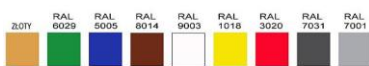

RODOS mod/A

Type: *RODOS 1.9-mod/A*

ID:RS103-a

Management Service
ISO 9001: 2000

STANDARD

- device designed only for line setup
- internal refrigerating unit
- Cupboard inside and shelves made of white powder-painted tinplate
- price strips - color selection possible
- extra shelves lightning
- automatic defrosting
- condensate outlet to container
- automatic condensate vaporization
- main top light - internal
- illuminated top panel - Plexiglas selection possibility
- front fender - color selection possibility
- light - "white" fluorescent lamp
- light - "meat" fluorescent lamp
- night roller blind - manual
- ecological polyurethane foam insulation
- device levelling stands
- * only using IGLOO thermostat

Colour scheme

Paint colors

Plexiglass colors

KOLOR WG WZORNIKA IGLOO

Base fender colors

KOLOR WG WZORNIKA IGLOO

KOLOR WG WZORNIKA IGLOO

ABS sides

KOLOR WG WZORNIKA IGLOO

Technical parameters

Cooling factor	R507
Length without sides [mm]	1840
Depth [mm]	830
Side thickness [mm]	40
Maximum shelf load [kg/linear metre]	33
Cooling power [W]	1883
Rated power [W]	1482
Rated power of lighting [W]	120
Rated voltage [V]	230/50Hz
Usable capacity [dm ³]	1000
Cooling area of shelves [m ²]	3,6
Show window area [m ²]	2,2
Evaporation temperature To [°C]	-10
Unit weight [kg]	250
Shelves sizes [mm]	1830x360 - 4szt, 1840x510 - 1szt
Height [mm]	2020+/-10
Range of temperature [°C]	+2/+8
Cooling power demand [W/linear metre]	800
Electricity consumption [kWh/24h]	23,7