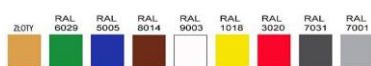

RODOS MOD/C

Type: RODOS 1.9-mod/C

ID: RS103-c

Management Service
ISO 9001: 2000

STANDARD

- device available for line setup
- powered only by external refrigerating unit
- Cupboard inside and shelves made of white powder-painted tinplate
- price strips - color selection possible
- extra shelves lightning
- automatic defrosting
- automatic condensate vaporization
- main top light - internal
- illuminated top panel - Plexiglas selection possibility
- front fender - color selection possibility
- light - "white" fluorescent lamp
- light - "meat" fluorescent lamp
- night roller blind - manual
- ecological polyurethane foam insulation
- device levelling stands
- * only using IGLOO thermostat

Colour scheme

Paint colors

Plexiglass colors

KOLOR WG WZORNIKA IGLOO

Base fender colors

KOLOR WG WZORNIKA IGLOO

KOLOR WG WZORNIKA IGLOO

ABS sides

KOLOR WG WZORNIKA IGLOO

Technical parameters

Cooling factor	-
Length without sides [mm]	1840
Depth [mm]	830
Side thickness [mm]	40
Maximum shelf load [kg/linear metre]	33
Cooling power [W]	-
Rated power [W]	200
Rated power of lighting [W]	120
Rated voltage [V]	230/50Hz
Usable capacity [dm ³]	1170
Cooling area of shelves [m ²]	4,2
Show window area [m ²]	2,6
Evaporation temperature To [°C]	-10
Unit weight [kg]	235
Shelves sizes [mm]	1830x360 - 5szt, 1840x510 - 1szt
Height [mm]	2020+/-10
Range of temperature [°C]	+2/+8
Cooling power demand [W/linear metre]	800
Electricity consumption [kWh/24h]	3,2