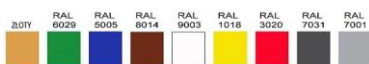

RODOS

Type: RODOS 2.5

ID: RS104

Management Service
ISO 9001: 2000

STANDARD

- internal refrigerating unit
- Cupboard inside and shelves made of white powder-painted tinplate
- price strips - color selection possible
- extra shelves lightning
- forced air circulation
- automatic defrosting
- condensate outlet to container
- automatic condensate vaporization
- adjustment possibilities for shelves and butchers hooks
- main top light - internal
- illuminated top panel - Plexiglas selection possibility
- front fender - color selection possibility
- light - "white" fluorescent lamp
- light - "meat" fluorescent lamp
- night roller blind - manual
- ecological polyurethane foam insulation
- ABS sides with a pane – colour-choice option
- device levelling stands
- * only using IGLOO thermostat

Colour scheme

Paint colors

Plexiglass colors

KOLOR WG WZORNIKA IGLOO

Base fender colors

KOLOR WG WZORNIKA IGLOO

KOLOR WG WZORNIKA IGLOO

ABS sides

KOLOR WG WZORNIKA IGLOO

Technical parameters

Cooling factor	R507
Length with sides[mm]	2540
Depth[mm]	830
Side thickness [mm]	40
Maximum shelf load [kg/linear metre]	33
Cooling power [W]	1883
Rated power [W]	1506
Rated power of lighting [W]	144
Rated voltage [V]	230/50Hz
Usable capacity [dm ³]	1280
Cooling area of shelves [m ²]	4,7
Show window area [m ²]	2,9
Evaporation temperature To [°C]	-10
Unit weight [kg]	340
Shelves sizes [mm]	1220x360 - 8szt, 2460x510 - 1szt
Height [mm]	2020+/-10
Range of temperature [°C]	+2/+8
Cooling power demand [W/linear metre]	800
Electricity consumption [kWh/24h]	24,1