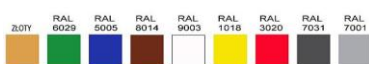

**RODOS mod/A**

Type: *RODOS 2.5-mod/A*

ID:RS104-a

Management Service  
ISO 9001: 2000

**STANDARD**

- device designed only for line setup
- internal refrigerating unit
- Cupboard inside and shelves made of white powder-painted tinplate
- price strips - color selection possible
- extra shelves lightning
- automatic defrosting
- condensate outlet to container
- automatic condensate vaporization
- main top light - internal
- illuminated top panel - Plexiglas selection possibility
- front fender - color selection possibility
- light - "white" fluorescent lamp
- light - "meat" fluorescent lamp
- night roller blind - manual
- ecological polyurethane foam insulation
- device levelling stands
- \* only using IGLOO thermostat

**Colour scheme**

**Paint colors**

**Plexiglass colors**

KOLOR WG WZORNIKA IGLOO

**Base fender colors**

KOLOR WG WZORNIKA IGLOO

KOLOR WG WZORNIKA IGLOO

**ABS sides**

KOLOR WG WZORNIKA IGLOO

**Technical parameters**

Cooling factor	R507
Length without sides [mm]	2460
Depth[mm]	830
Side thickness [mm]	40
Maximum shelf load [kg/linear metre]	33
Cooling power [W]	1883
Rated power [W]	1506
Rated power of lighting [W]	144
Rated voltage [V]	230/50Hz
Usable capacity [dm <sup>3</sup> ]	1280
Cooling area of shelves [m <sup>2</sup> ]	4,7
Show window area [m <sup>2</sup> ]	2,9
Evaporation temperature To [°C]	-10
Unit weight [kg]	310
Shelves sizes [mm]	1220x360 - 8szt, 2460x510 - 1szt
Height [mm]	2020+/-10
Range of temperature [°C]	+2/+8
Cooling power demand [W/linear metre]	800
Electricity consumption [kWh/24h]	24,1