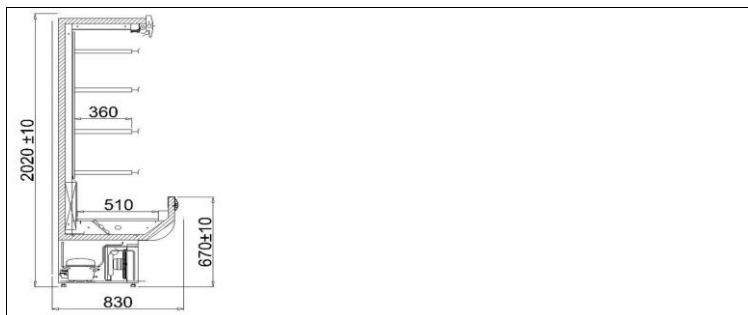

**RODOS mod/A**

Type: *RODOS 2.5-mod/A*

ID:RS104-a

Management Service  
ISO 9001: 2000

**STANDARD**

- device designed only for line setup
- internal refrigerating unit
- Cupboard inside and shelves made of white powder-painted tinplate
- price strips - color selection possible
- extra shelves lightning
- automatic defrosting
- condensate outlet to container
- automatic condensate vaporization
- main top light - internal
- illuminated top panel - Plexiglas selection possibility
- front fender - color selection possibility
- light - "white" fluorescent lamp
- light - "meat" fluorescent lamp
- night roller blind - manual
- ecological polyurethane foam insulation
- device levelling stands
- \* only using IGLOO thermostat

KOLOR WG WZORNIKA IGLOO

**Technical parameters**

Cooling factor	R507
Length without sides [mm]	2460
Depth[mm]	830
Side thickness [mm]	40
Maximum shelf load [kg/linear metre]	33
Cooling power [W]	1883
Rated power [W]	1506
Rated power of lighting [W]	144
Rated voltage [V]	230/50Hz
Usable capacity [dm <sup>3</sup> ]	1280
Cooling area of shelves [m <sup>2</sup> ]	4,7
Show window area [m <sup>2</sup> ]	2,9
Evaporation temperature To [°C]	-10
Unit weight [kg]	310
Shelves sizes [mm]	1220x360 - 8szt, 2460x510 - 1szt
Height [mm]	2020+/-10
Range of temperature [°C]	+2/+8
Cooling power demand [W/linear metre]	800
Electricity consumption [kWh/24h]	24,1