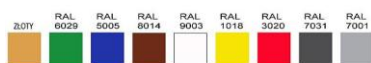

**RODOS MOD/C**

Type: RODOS 2.5-mod/C

ID: RS104-c

ISO 9001: 2000

**STANDARD**

- device available for line setup
- powered only by external refrigerating unit
- Cupboard inside and shelves made of white powder-painted tinplate
- price strips - color selection possible
- extra shelves lightning
- automatic defrosting
- automatic condensate vaporization
- main top light - internal
- illuminated top panel - Plexiglas selection possibility
- front fender - color selection possibility
- light - "white" fluorescent lamp
- light - "meat" fluorescent lamp
- night roller blind - manual
- ecological polyurethane foam insulation
- device levelling stands
- \* only using IGLOO thermostat

**Colour scheme**

**Paint colors**

**Plexiglass colors**

KOLOR WG WZORNIKA IGLOO

**Base fender colors**

KOLOR WG WZORNIKA IGLOO

KOLOR WG WZORNIKA IGLOO

**ABS sides**

KOLOR WG WZORNIKA IGLOO

**Technical parameters**

Cooling factor	-
Length without sides [mm]	2460
Depth [mm]	830
Side thickness [mm]	40
Maximum shelf load [kg/linear metre]	33
Cooling power [W]	-
Rated power [W]	224
Rated power of lighting [W]	144
Rated voltage [V]	230/50Hz
Usable capacity [dm <sup>3</sup> ]	1500
Cooling area of shelves [m <sup>2</sup> ]	5,6
Show window area [m <sup>2</sup> ]	3,4
Evaporation temperature To [°C]	-10
Unit weight [kg]	290
Shelves sizes [mm]	1220x360 - 10szt, 2460x510 - 1szt
Height [mm]	2020+/-10
Range of temperature [°C]	+2/+8
Cooling power demand [W/linear metre]	800
Electricity consumption [kWh/24h]	3,6