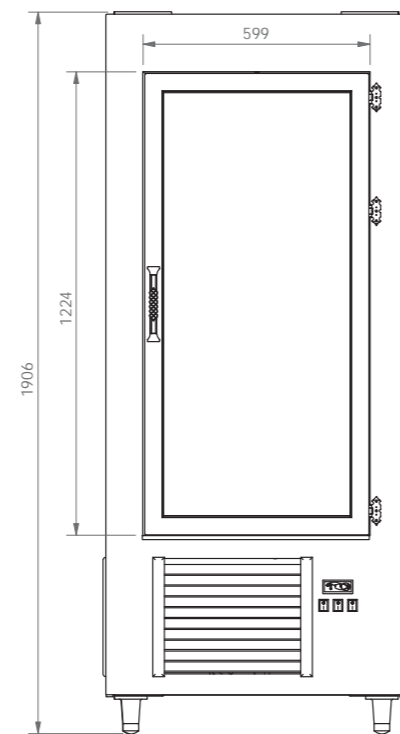

Another product of Trend family

Jola 4 DRE TREND

+4/+8

Device name	JOLA 4/DRE TREND
Device ID	JO100DRE/TREND
Length [mm]	800
Weight [kg]	200
Cooling area of shelves [m2]	1,5
Rated Power [W]	580
Electricity consumption [kWh/24h]	5,2

Jola 4 OBR/DRE TREND

+4/+8

Device name	JOLA 4 OBR/DRE TREND
Device ID	JO100DRE/TREND/OBR
Length [mm]	800
Weight [kg]	205
Cooling area of shelves [m2]	1,3
Rated Power [W]	600
Electricity consumption [kWh/24h]	5,8